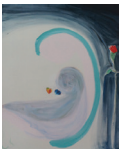

## Zoom on the Daily

April 13 - May 7

tag

**Blue Scarf**  
acrylic on canvas  
48" x 24"  
800

**Spring**  
acrylic on canvas  
48" x 24"  
850

**We**  
acrylic on canvas  
36" x 36"  
800

**Maternity 1**  
acrylic on canvas  
30" x 24"  
350

**Maternity 2**  
acrylic on canvas  
30" x 24"  
350

**Maternity 3**  
acrylic on canvas  
30" x 24"  
350

**B.D.**  
acrylic on canvas  
30" x 24"  
800

**A Dante Autore della Divina Commedia**  
acrylic on canvas  
40" x 30"  
800